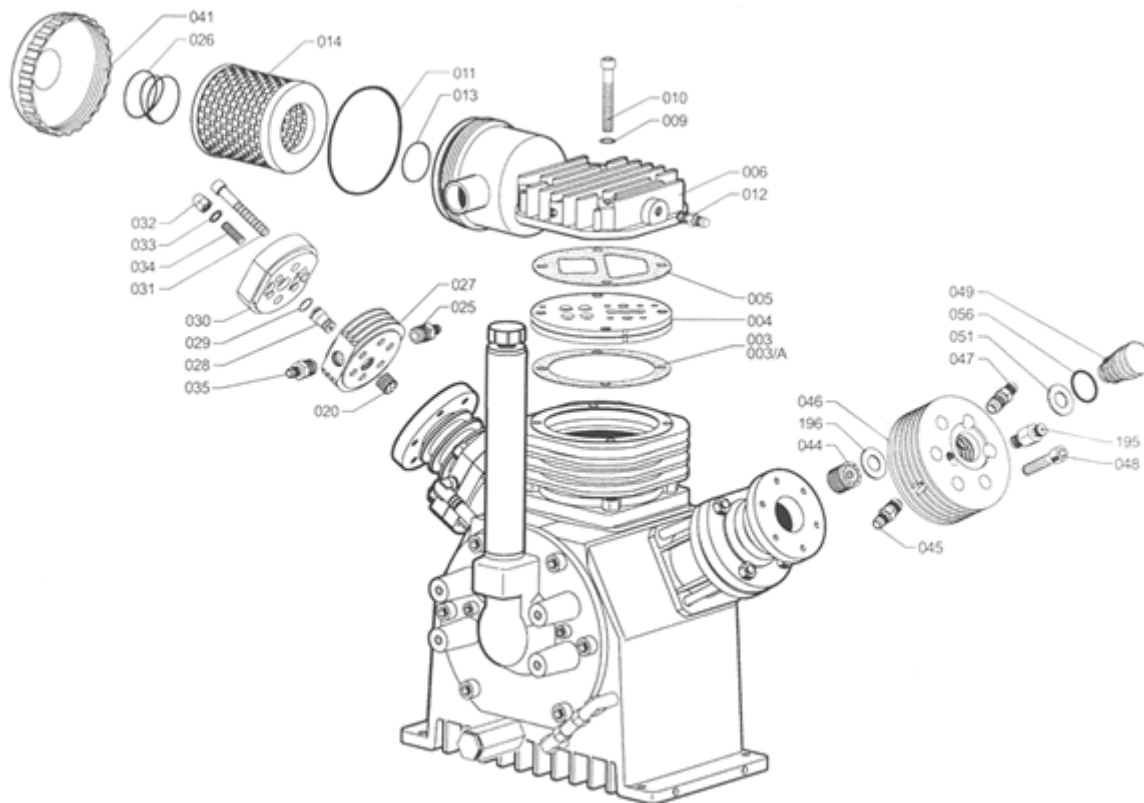

### Valve Head Unit

Number	Part Number	SMP Order Code	Description
003	13-01-0003	CMPSC.S004	First Stage 88mm. Gasket
003/A	16-01-0003	CMPSC.S227	First Stage 95mm. Gasket
004	13-01-0004	CMPSC.S005	First Stage Head with Valves
005	13-01-0005	CMPSC.S228	First Stage Gasket
006	13-01-0006	CMPSC.S007	First Stage Head Cover
009	13-00-0009	CMPSC.S010	8mm. Flat Washer
010	13-00-0010	CMPSC.S011	Screw 8x55 TCE
011	13-01-0011	CMPSC.S012	Intake Filter Cover O-Ring
012	13-00-0012	CMPSC.S013	Straight 1/4 Pipe Fitting 10mm.
013	13-01-0013	CMPSC.S014	Intake Filter O-Ring
014	SC000370	CMPSC.S015	Lubrication Indicator Pipe
020	13-03-0020	CMPSC.S021	Third Stage Inlet Valve
025	13-00-0025	CMPSC.S026	Straight 1/4 - Pipe Fitting 6mm.
026	13-01-0026	CMPSC.S027	Intake Filter Spring
027	13-03-0027	CMPSC.S028	Third Stage Head
028	13-03-0028	CMPSC.S230	Third Stage Exhaust Valve
029	13-03-0029	CMPSC.S231	VITON O-Ring for Third Stage Exhaust Valve
030	13-03-0030	CMPSC.S031	3rd Stage Head Cover
031	13-00-0031	CMPSC.S032	8x50 TCE Screw

032	13-00-0032	CMPSC.S033	Stainless Steel 8mm. Cap Nut
033	13-03-0033	CMPSC.S034	8mm. Copper Washer
034	13-03-0034	CMPSC.S035	8x25 Stainless Steel Dowel
035	13-00-0035	CMPSC.S036	Straight 1/4 Pipe Fitting 8mm.
041	13-01-0041	CMPSC.S042	Intake Filter Cover
044	13-02-0044	CMPSC.S045	Second Stage Inlet Valve
045	13-02-0045	CMPSC.S046	Long Straight 1/4 Pipe Fitting 10
046	13-02-0046	CMPSC.S047	Second Stage Head
047	13-02-0047	CMPSC.S048	Long Straight 1/4 Pipe Fitting 10
048	13-00-0048	CMPSC.S049	8x25 TCE Screw
049	13-02-0049	CMPSC.S232	Second Stage Exhaust Valve
051	13-02-0051	CMPSC.S052	Second Stage Copper Gasket
056	13-02-0056	CMPSC.S233	VITON O-Ring for 2nd Stage Valve
195	13-00-0195	CMPSC.S234	First Stage Safety Valve
196	13-02-0051	CMPSC.S235	Second Stage Copper Gasket