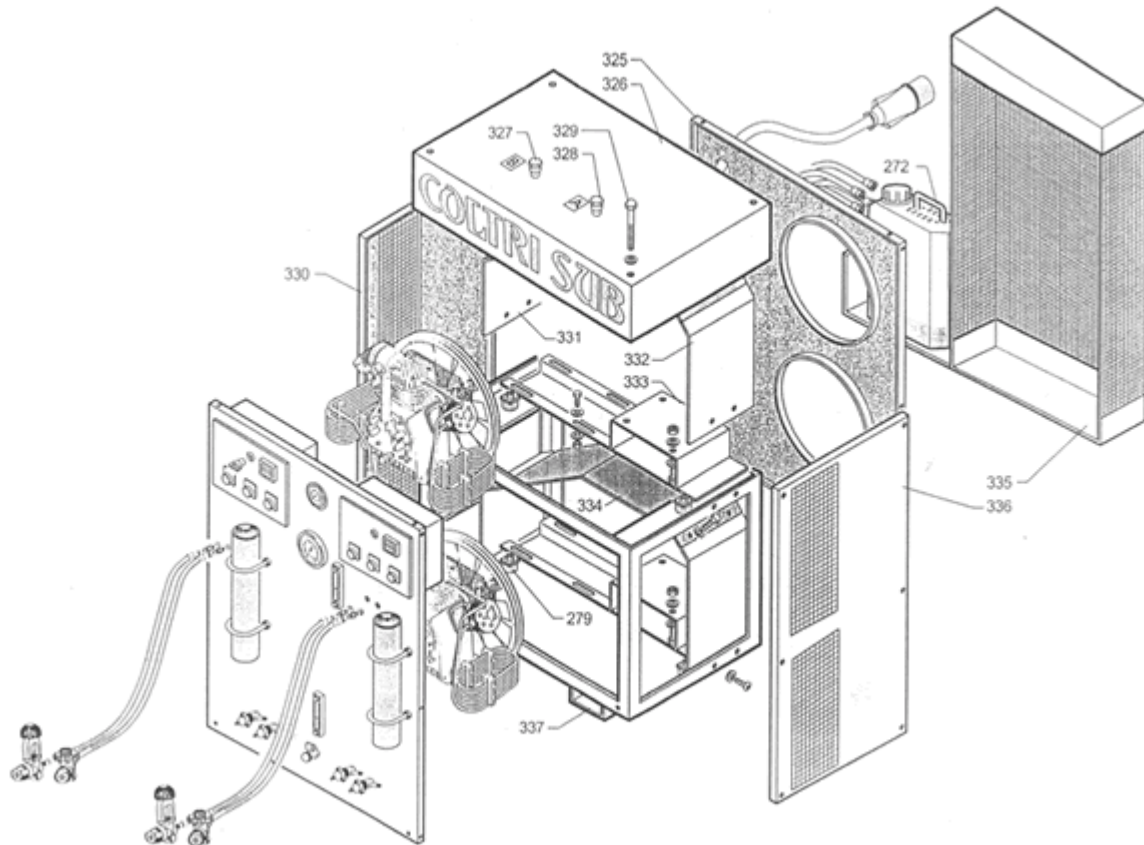

### MCH 26-32/ET Compact

Number	Part Number	SMP Order Code	Description
272	13-04-0272	CMPSC.S358	Condensation Discharge Can with Pipe Fittings
279	13-04-0279	CMPSC.S360	Vibration Dampner with Double Attachment
325	13-04-0409	CMPSC.S373	Pump Unit Rear Panel
326	13-04-0410	CMPSC.S374	Compact Upper Panel
327	13-04-0411	CMPSC.S375	Oil Refill Cap B
328	13-04-0412	CMPSC.S376	Oil Refill Cap A
329	13-04-0413	CMPSC.S377	Compact Stay Bolt M6
330	13-04-0414	CMPSC.S378	Compact Left-Hand Side Panel
331	13-04-0415	CMPSC.S379	Left Internal Conveyor
332	13-04-0416	CMPSC.S380	Right Internal Conveyor
333	13-04-0417	CMPSC.S381	Motor-Compressor Support
334	13-04-0418	CMPSC.S382	Upper Internal Conveyor
335	13-04-0419	CMPSC.S383	Compact Rear Panel
336	13-04-0420	CMPSC.S384	Compact Right-Hand Side Panel
337	13-04-0421	CMPSC.S385	Base